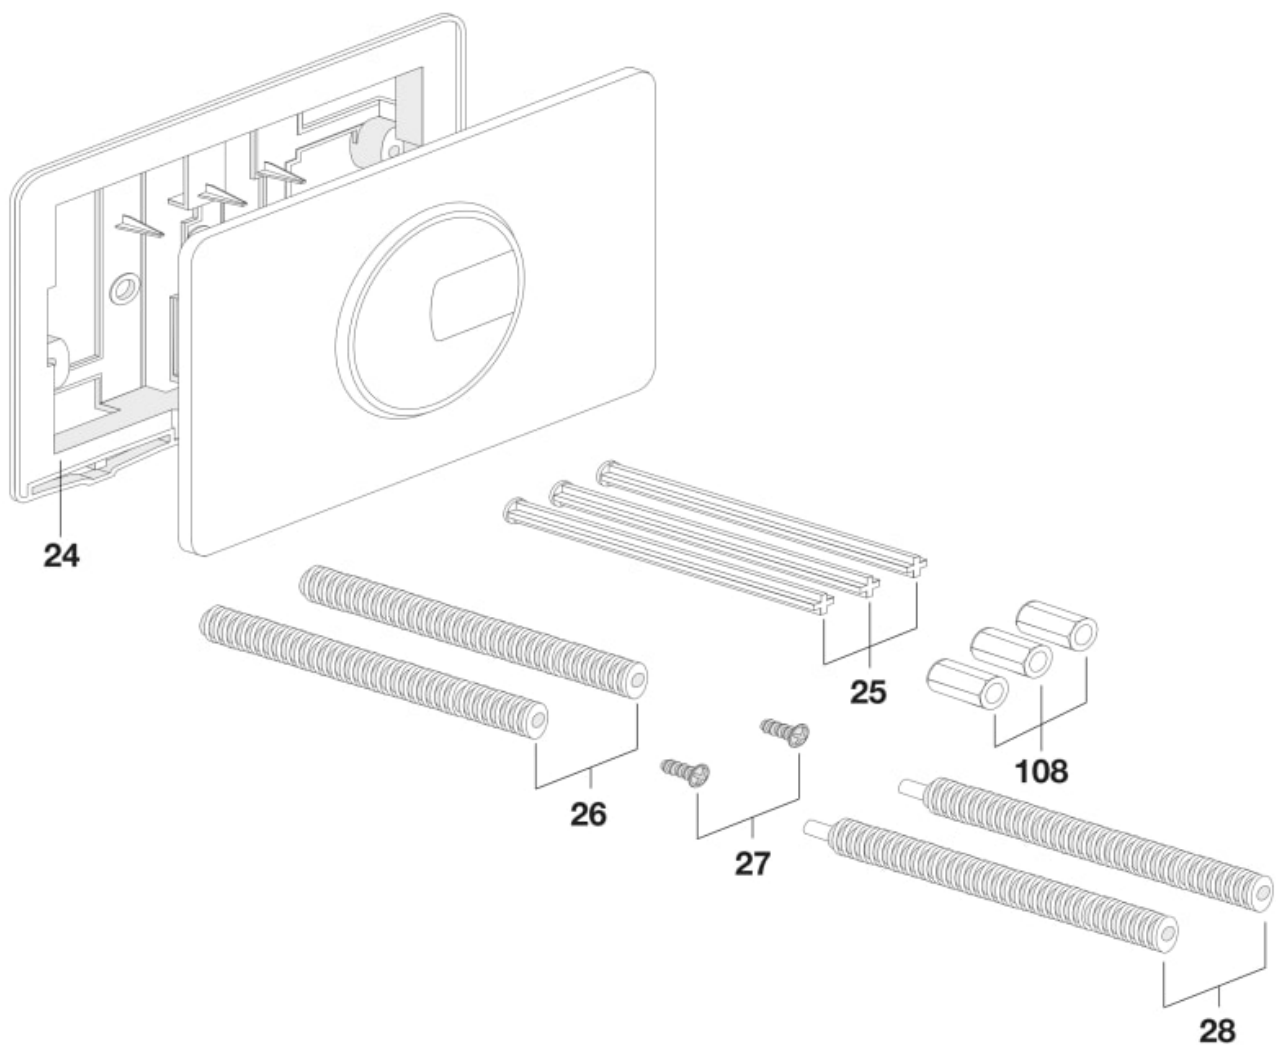

IN-WALL

**PL4 DUAL - Dual flush operating plate for concealed cistern**

DIMENSIONS

Length 250 mm  
Height 160 mm

COLOURS AND FINISHES

0 White

**SPARE-PARTS**